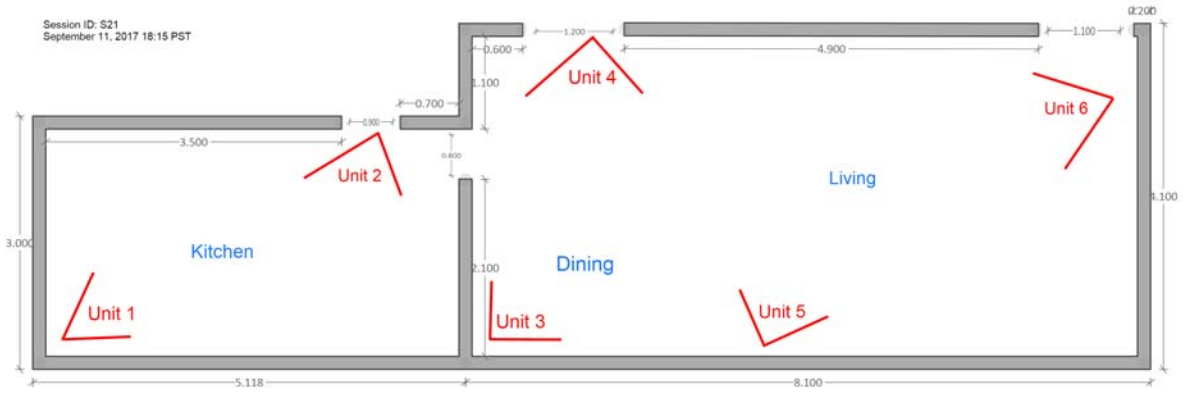

Session ID: S21
September 11, 2017 16:15 PST