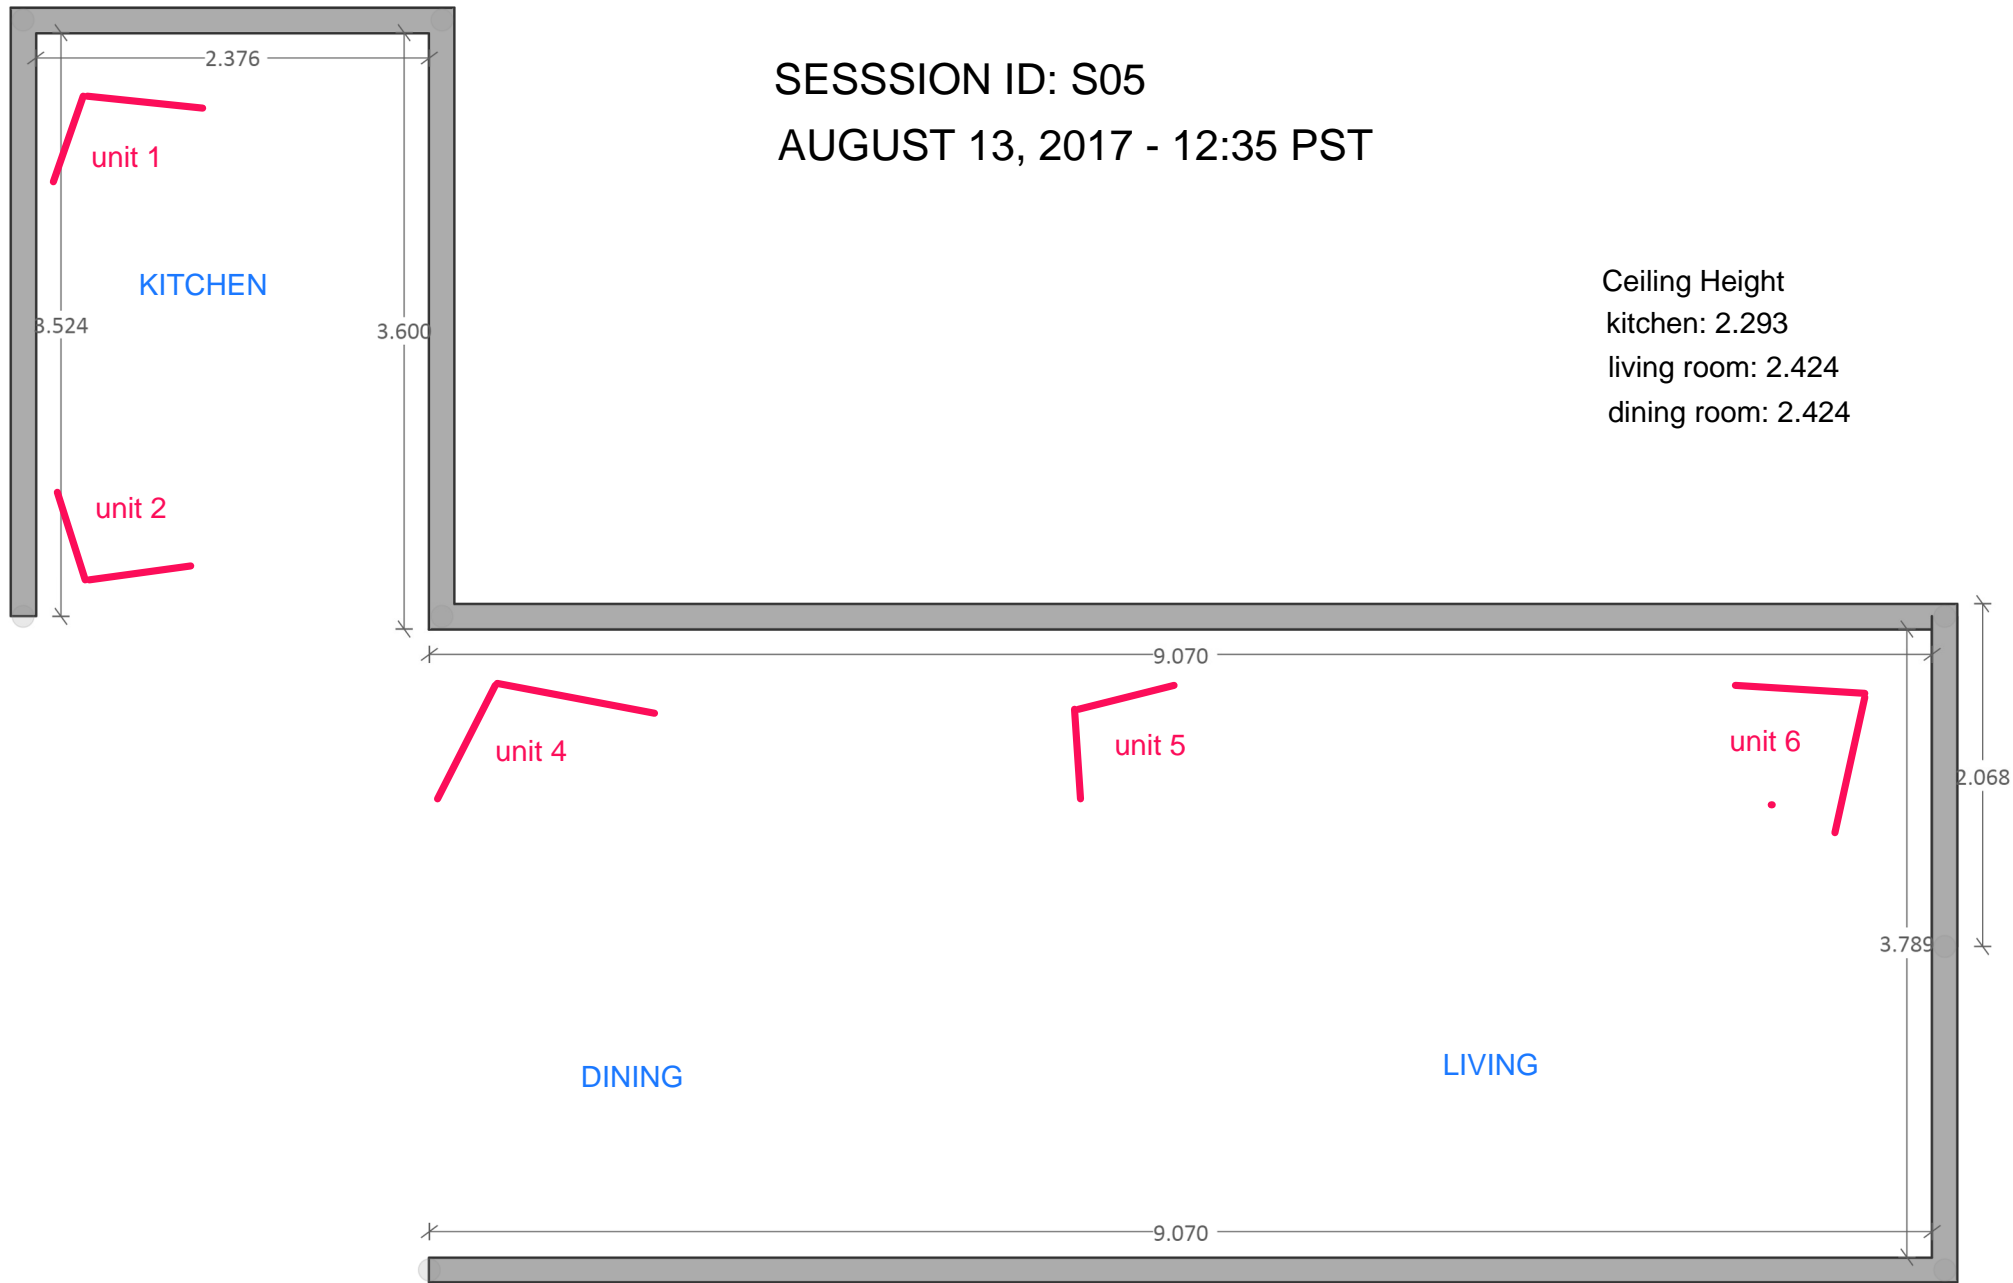

SESSSION ID: S05

AUGUST 13, 2017 - 12:35 PST

Ceiling Height
kitchen: 2.293
living room: 2.424
dining room: 2.424