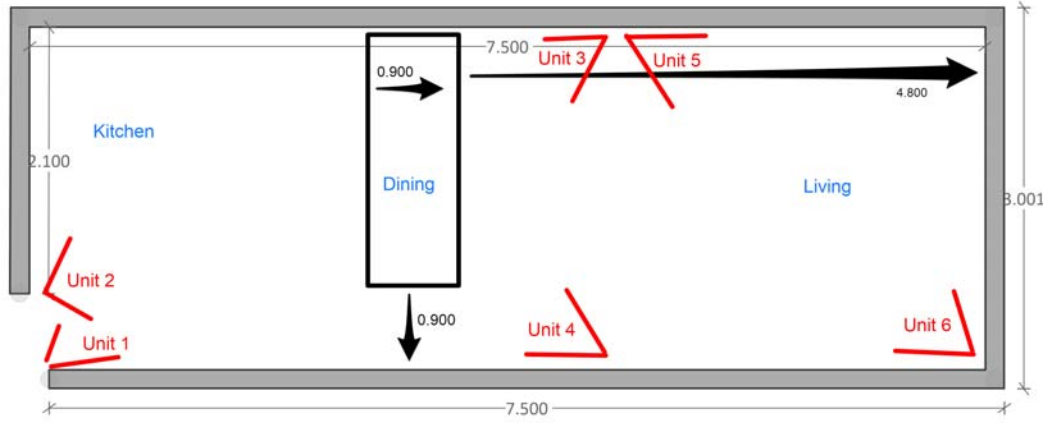

Session ID: S17
September 8, 2017 18:50 PST

Ceiling height:
- kitchen: 2.3m
- dining: 2.3m
- living: 2.6m