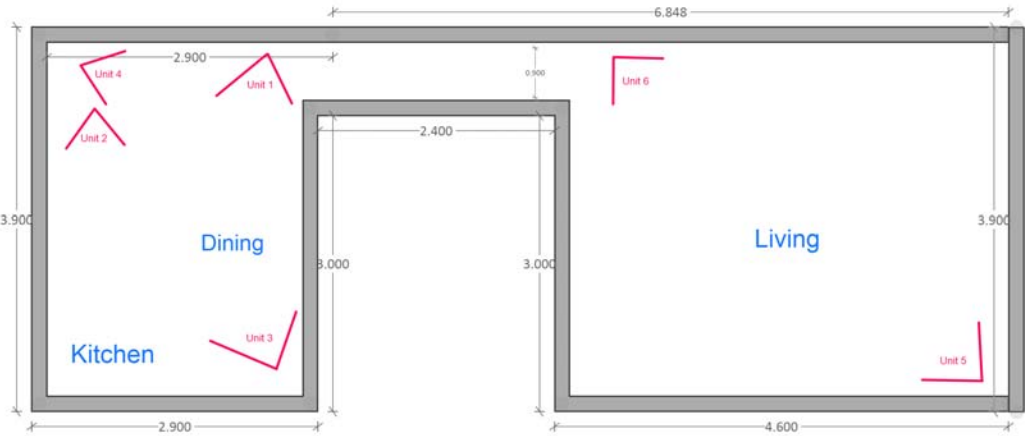

Session ID: S23
September 22, 2017 14:53 PST

Ceiling height:
- kitchen: 2.9 m
- dining: 2.9 m
- living: 3.3 m